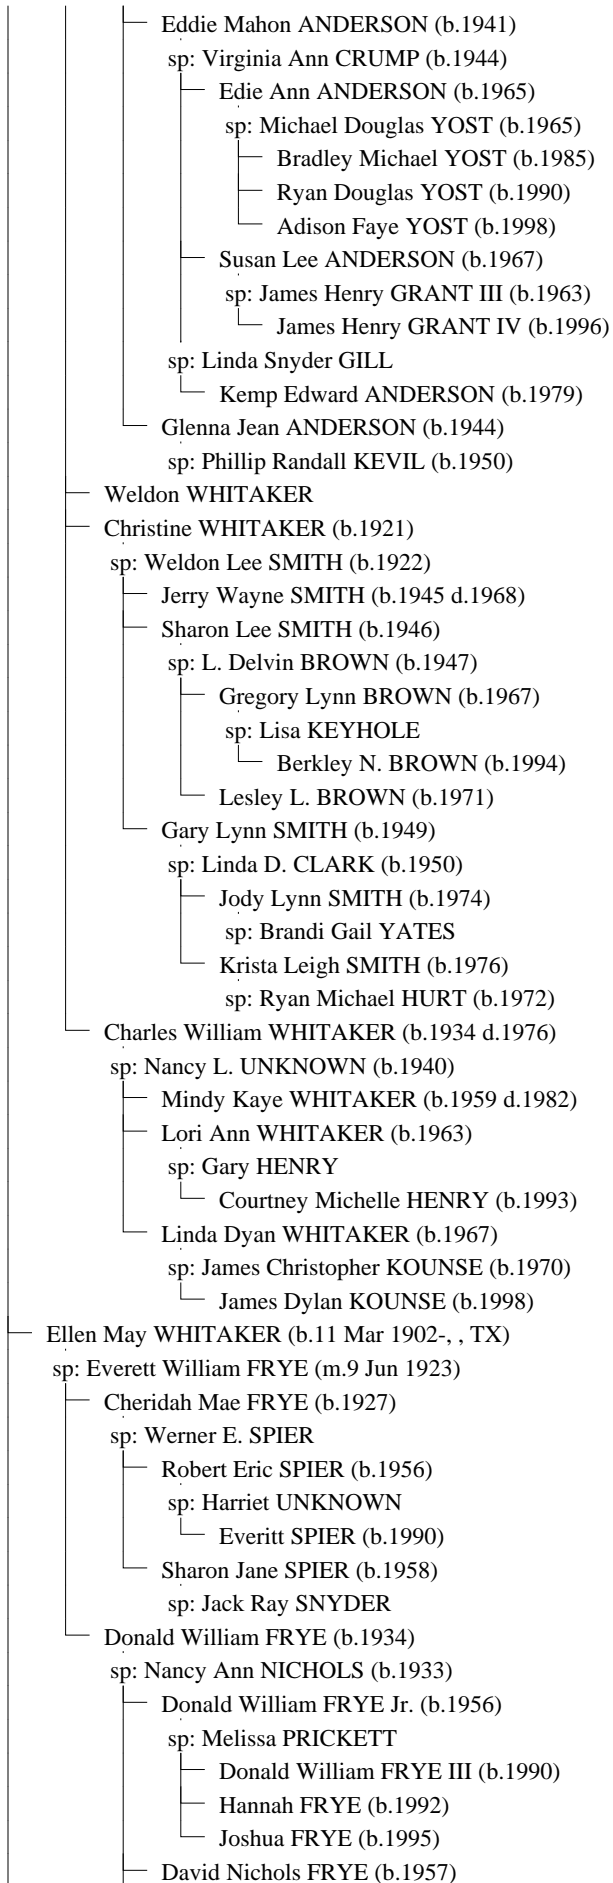

Descendants of James STEPP